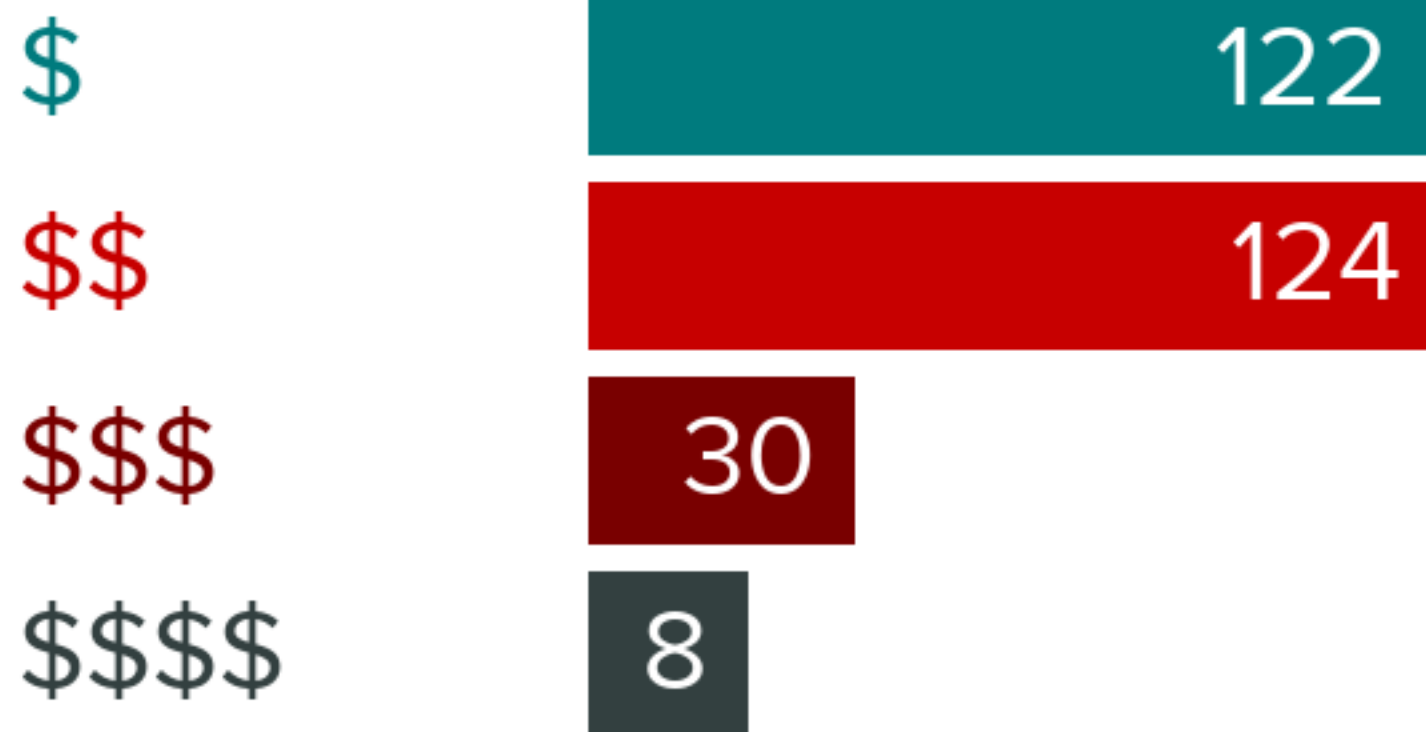

1455 NORTH KILLINGSWORTH STREET #303, PORTLAND, OR 97217

FOOD REPORT

NEIGHBORHOOD EATS

This home is located near **246** moderately priced restaurants and has an **above average** variety of cuisines.

289

WITHIN 5 MILES

GOOD EATS BY CATEGORY

AMERICAN	85
BARS	28
FAST FOOD	25
CAFES	
COFFEE AND TEA HOUSES	21
INTERNATIONAL	16
SEAFOOD	13
SPORTS BARS	12
VEGAN AND VEGETARIAN	9
STEAKHOUSES	9
OTHER	18