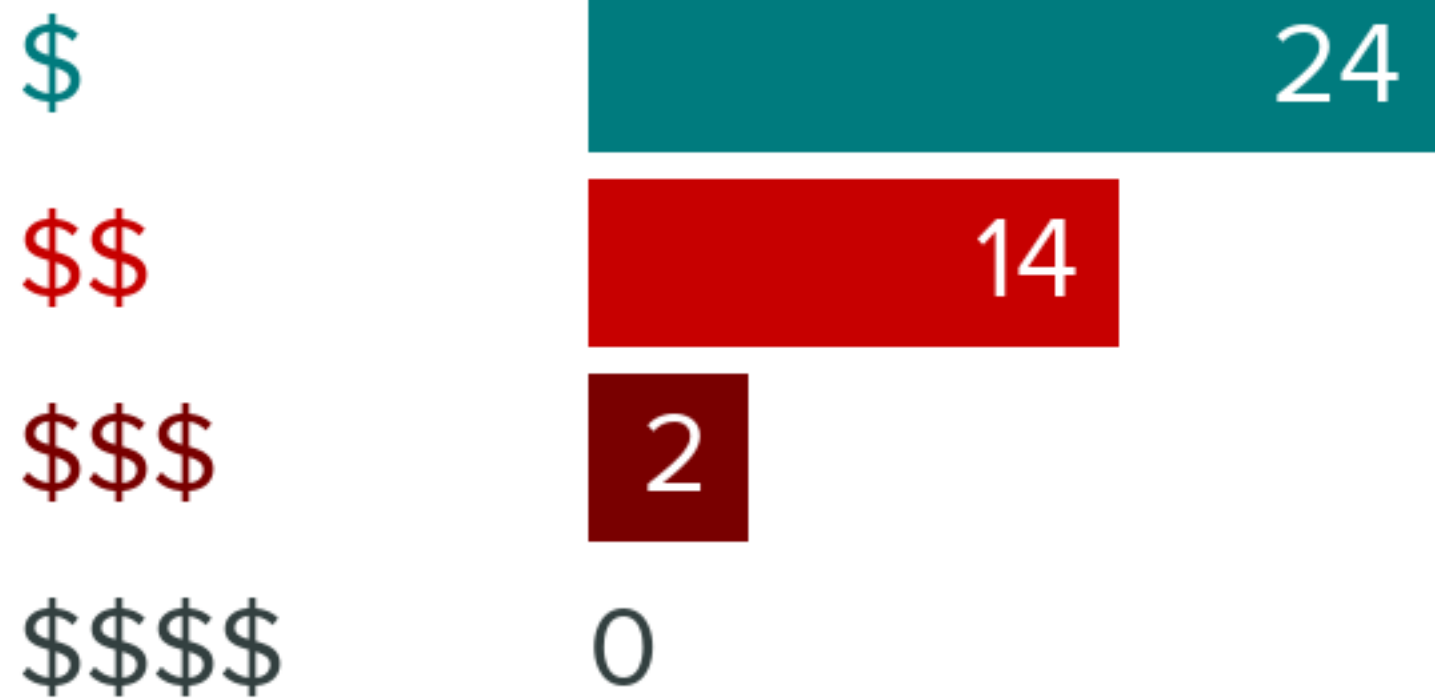

HIKING

14035 TRAVELER ROAD, OREGON CITY, OR 97045

FOOD REPORT

NEIGHBORHOOD EATS

This home is located near **38** moderately priced restaurants and has an **average** variety of cuisines.

42

WITHIN 5 MILES

GOOD EATS BY CATEGORY