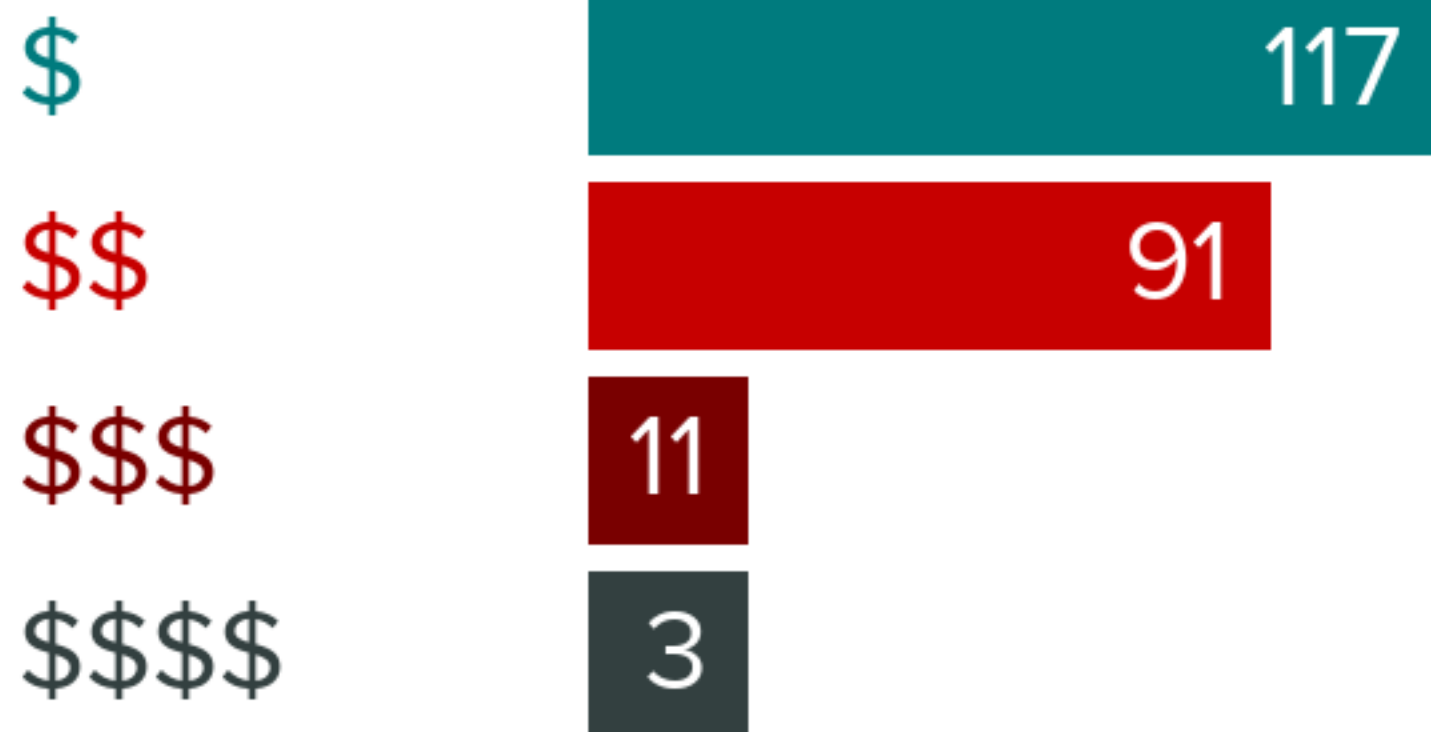

8730 NORTHEAST WYGANT STREET, PORTLAND, OR 97220

AREA REPORT

VERY CONVENIENT

This home is in a **very convenient** area. Some daily errands in this location **require a car** and most major services are within **1** mile.

8730 NORTHEAST WYGANT STREET, PORTLAND, OR 97220

FOOD REPORT

NEIGHBORHOOD EATS

This home is located near **208** moderately priced restaurants and has an **above average** variety of cuisines.

231

WITHIN 5 MILES