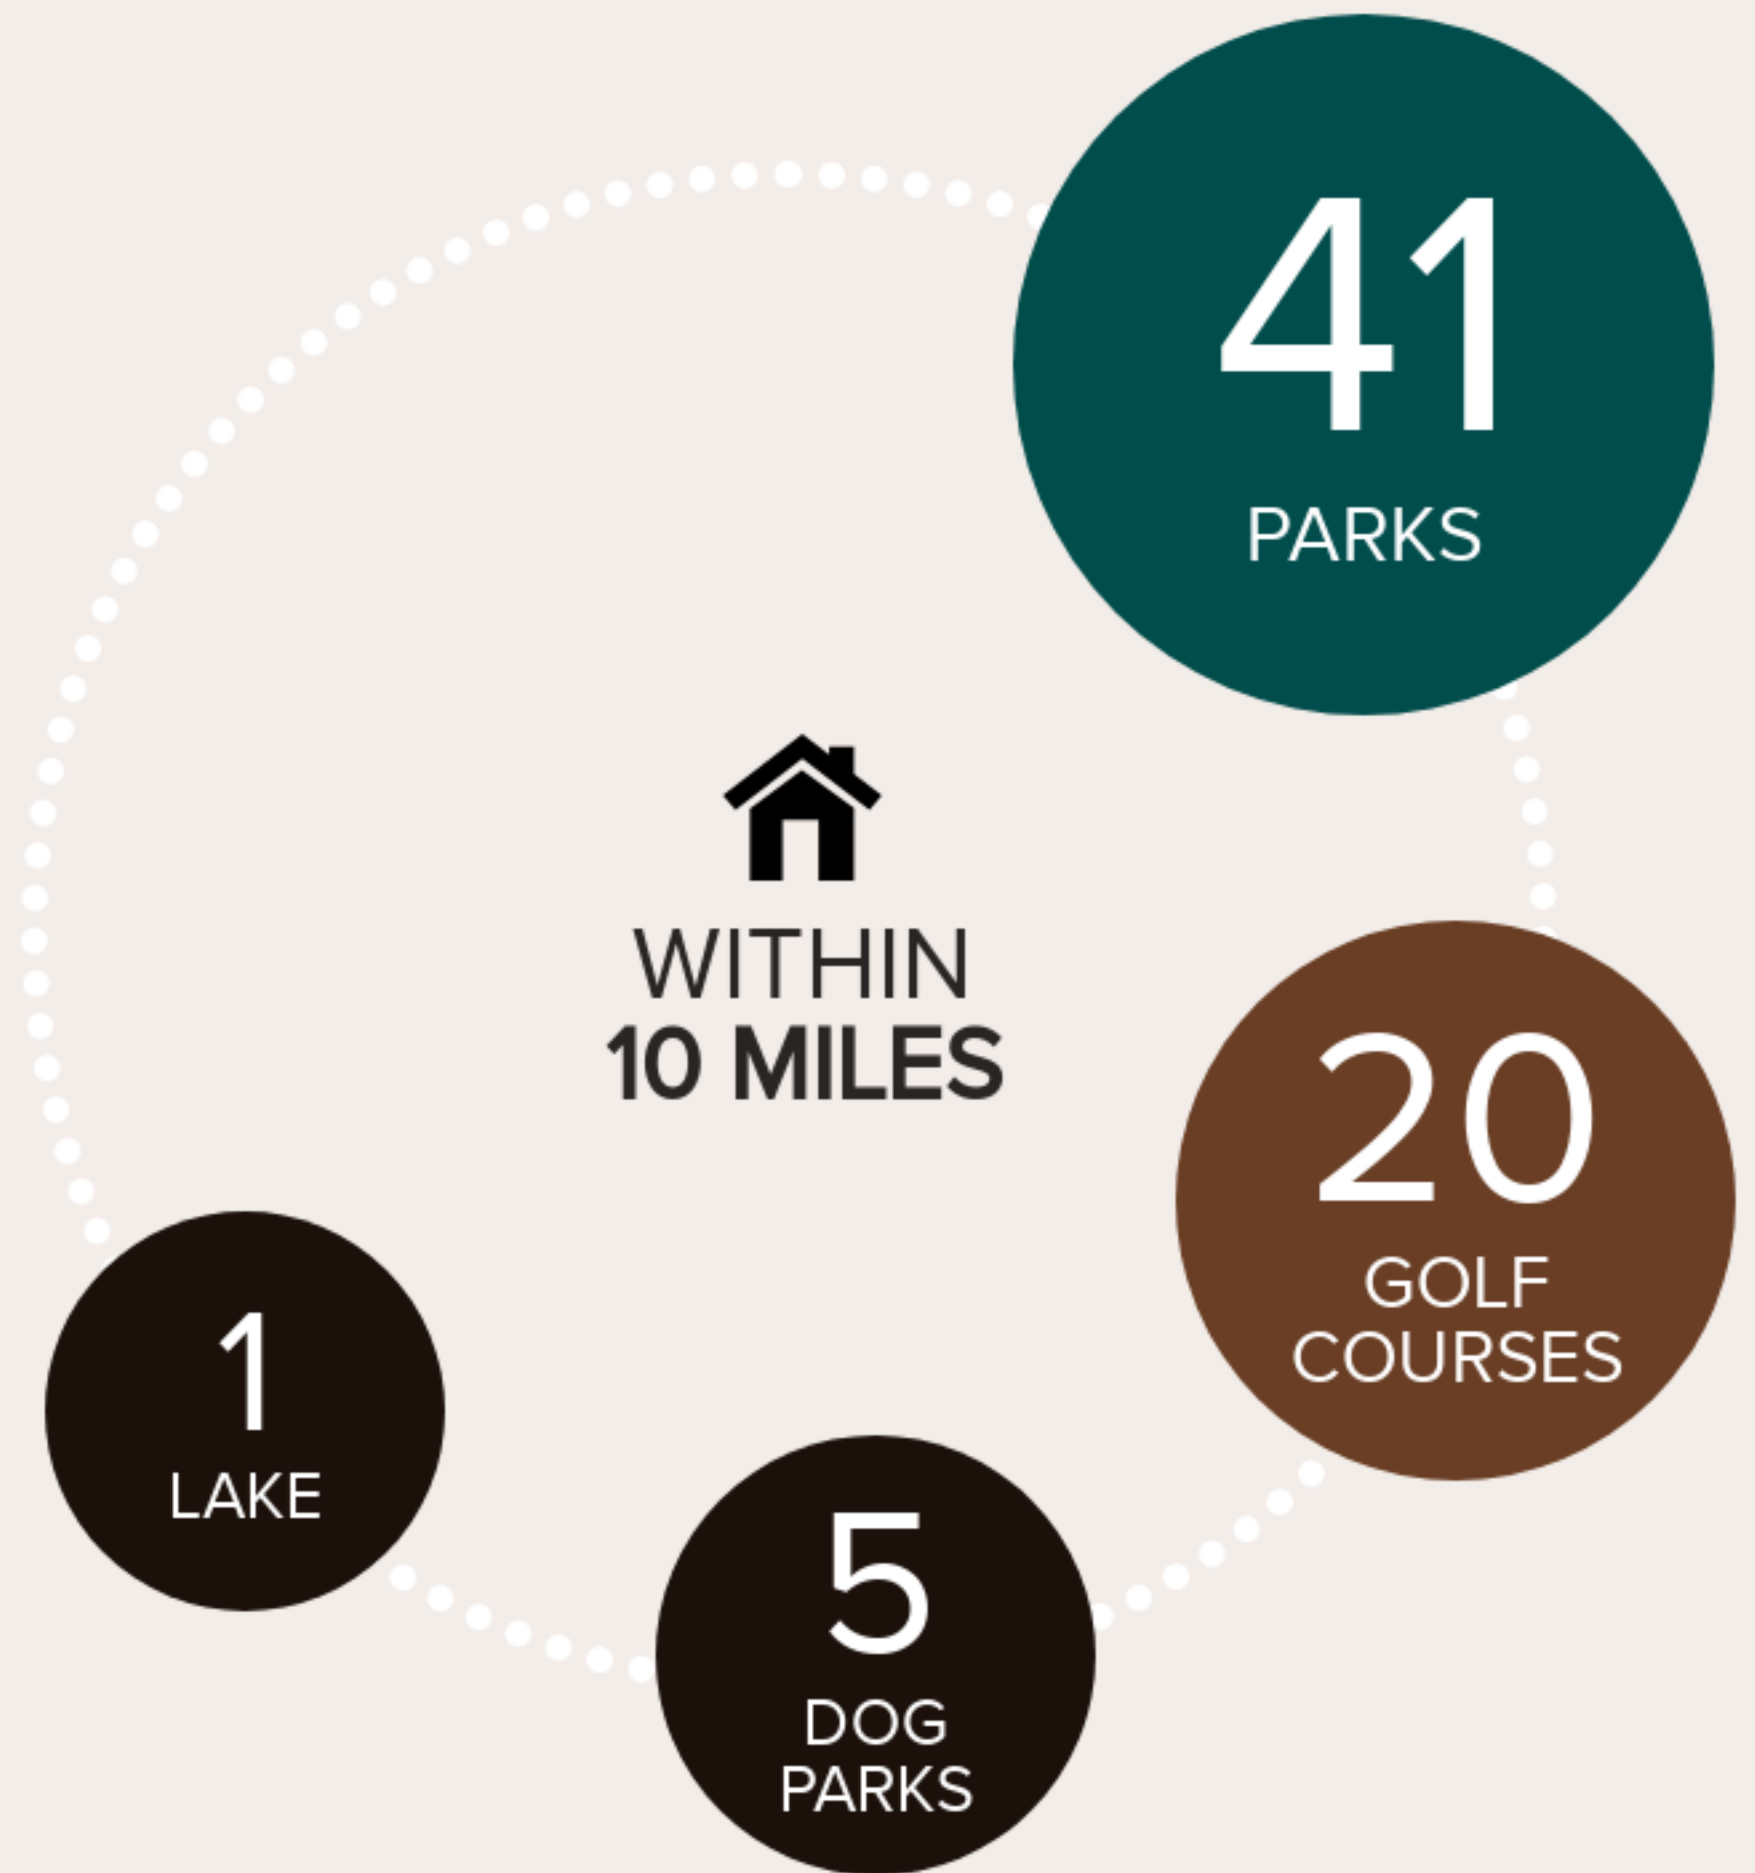

8715 NORTH SWENSON STREET, PORTLAND, OR 97203

OUTDOOR REPORT

THE GREAT OUTDOORS

This home is located near a variety of outdoor activities.

POPULAR

	DOG PARK CHIMNEY PARK	0.7 MILES
	PARK JOHN'S COMMUNITY GARDEN	0.9 MILES
	LAKE SMITH & BYBEE LAKES	1.8 MILES
	GOLF COURSE HERON LAKES GOLF COURSE	2.2 MILES