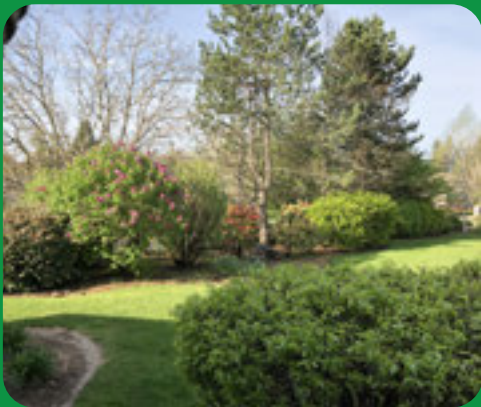

Yard Features

- One acre professionally landscaped
- Sprinklers
- Hanging baskets with drip irrigation
- Four raised garden beds
- Birch tree forest
- Fish pond and waterfall
- Rock walls in front and back