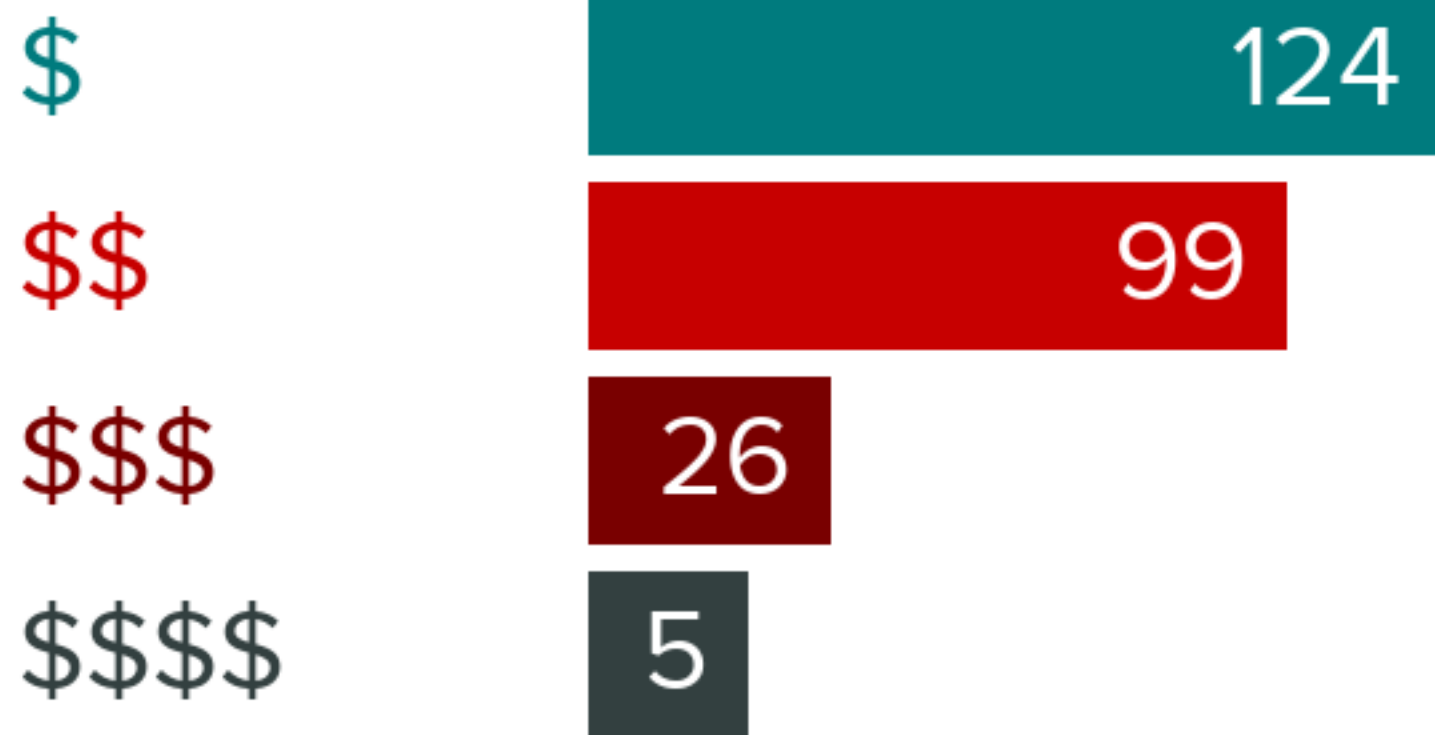

1129 NORTHWEST ELOISE LANE, PORTLAND, OR 97229

FOOD REPORT

NEIGHBORHOOD EATS

This home is located near **223** moderately priced restaurants and has an **above average** variety of cuisines.

257

WITHIN 5 MILES