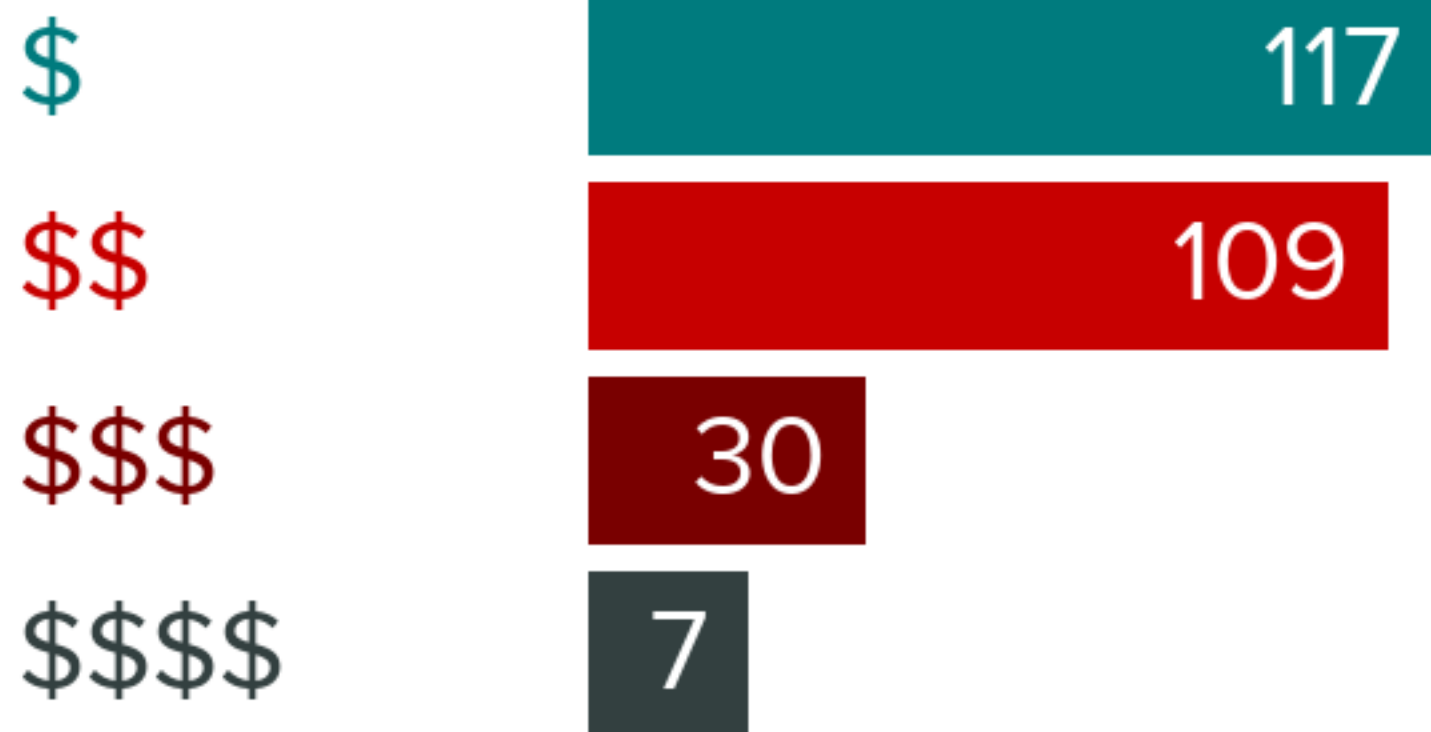

1020 NORTHEAST 67TH AVENUE, PORTLAND, OR 97213

FOOD REPORT

NEIGHBORHOOD EATS

This home is located near **226** moderately priced restaurants and has an **above average** variety of cuisines.

269

WITHIN 5 MILES