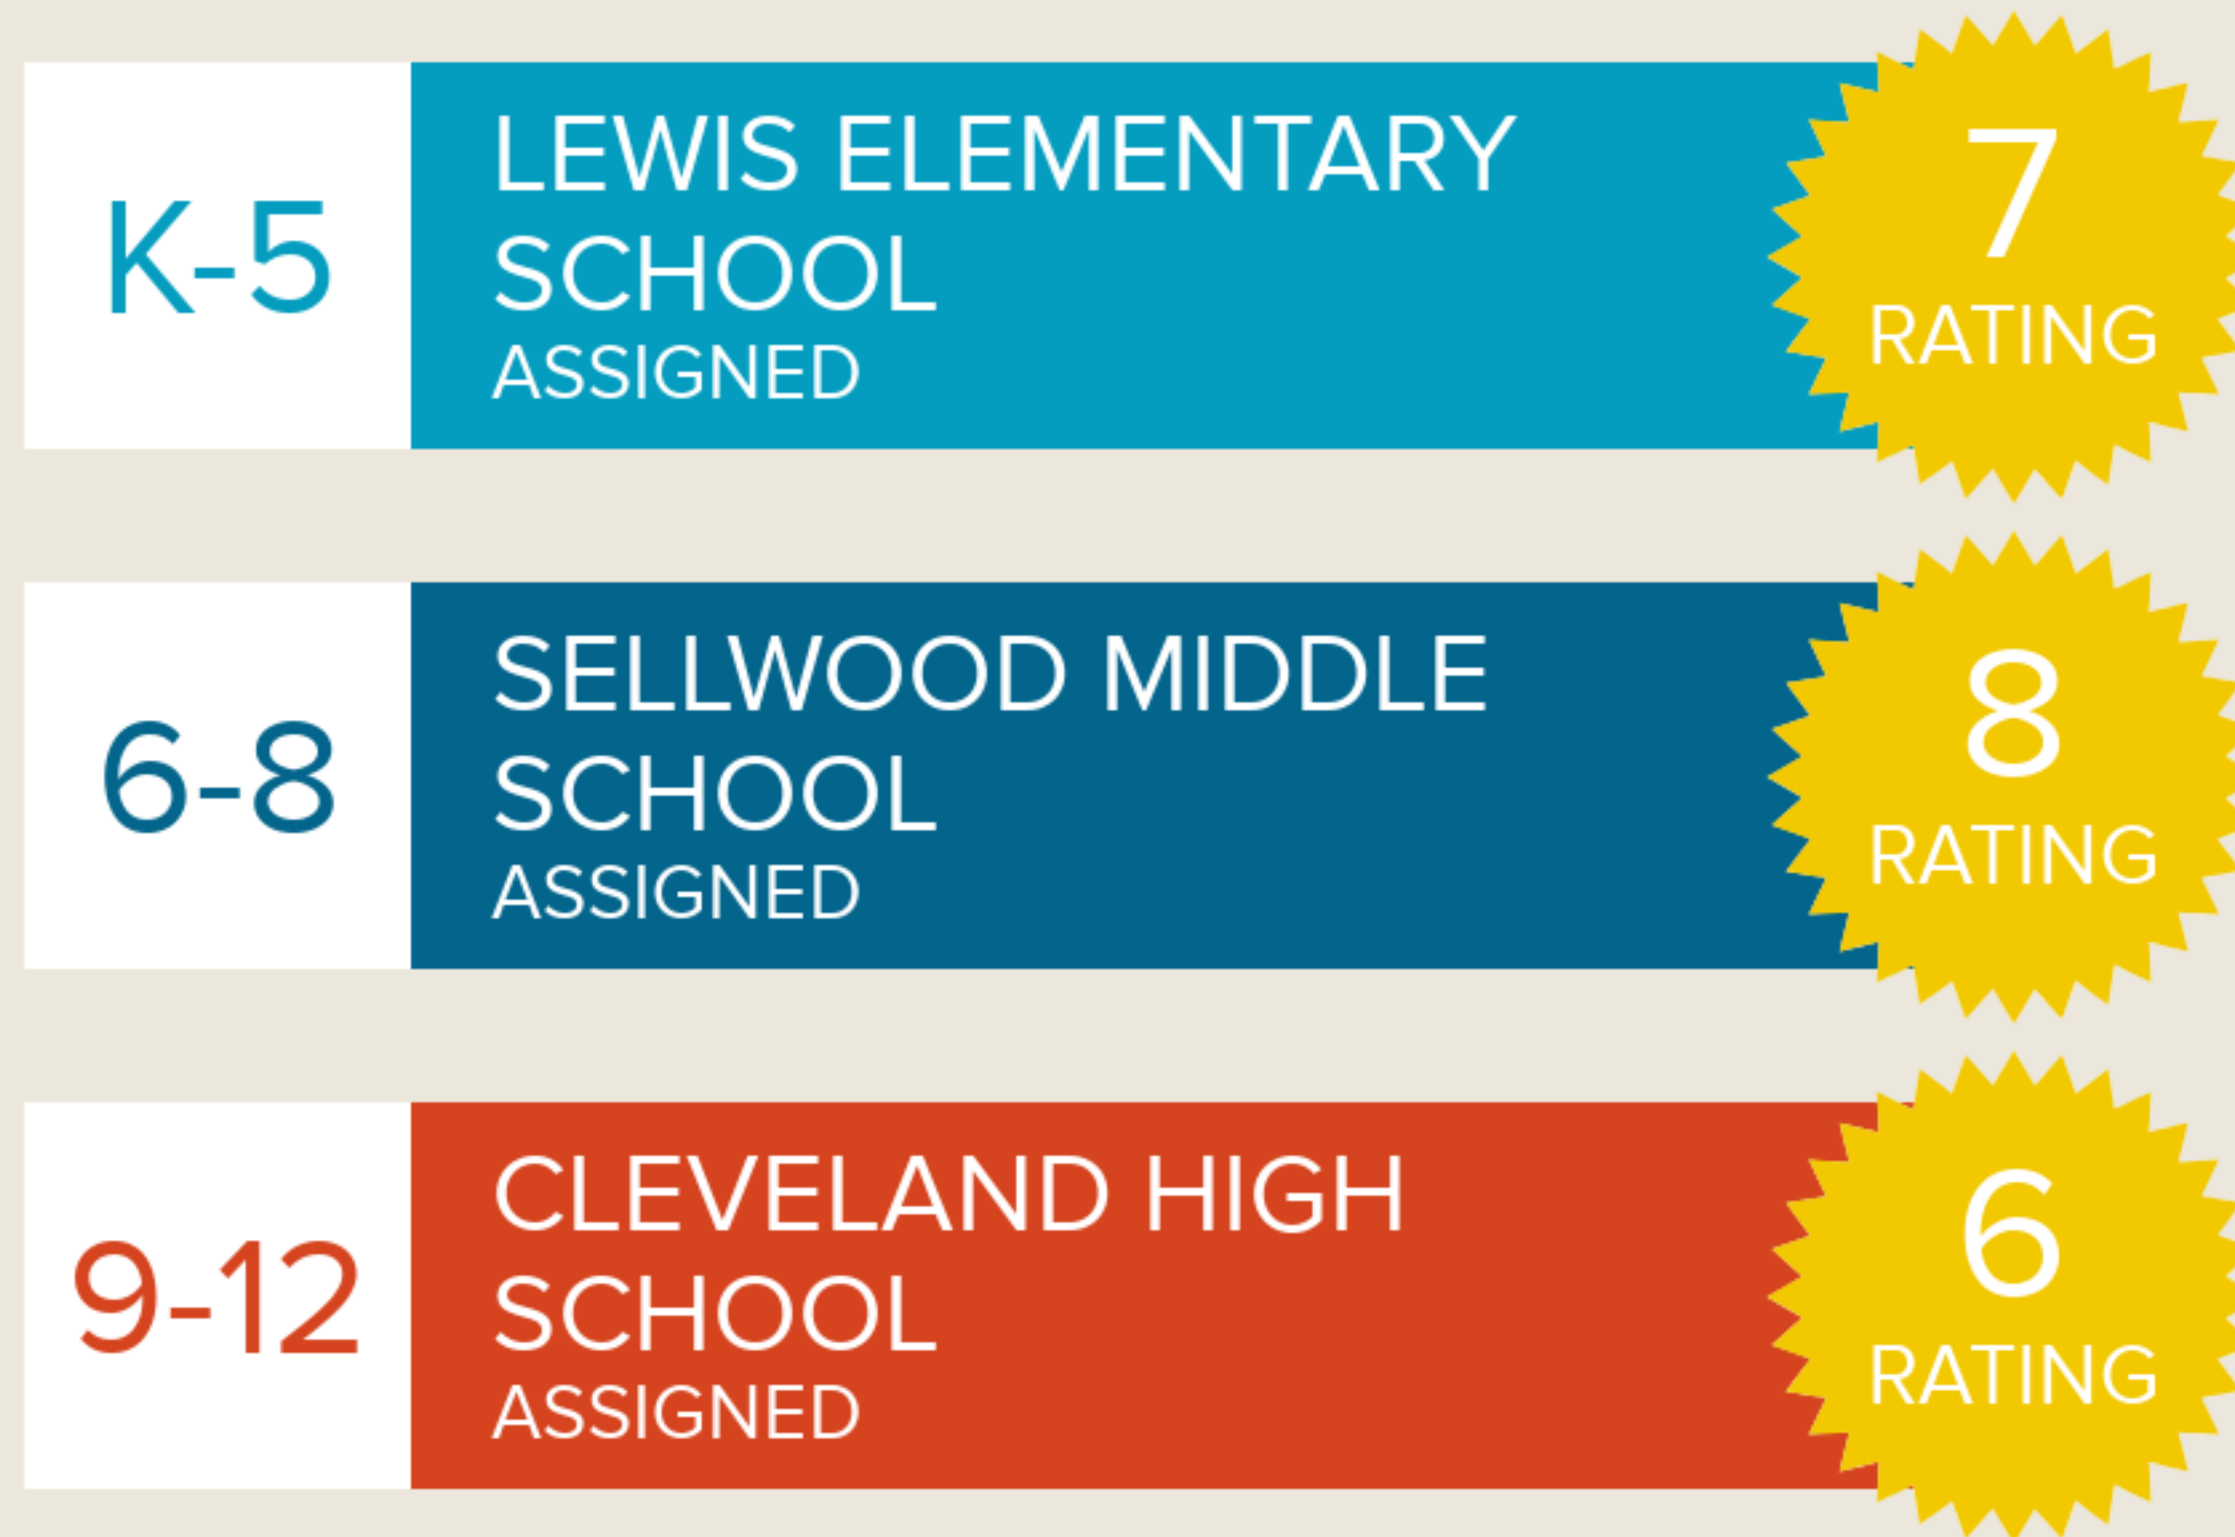

5125 SOUTHEAST KNAPP STREET, PORTLAND, OR 97206

SCHOOL REPORT

SCHOOLS IN YOUR AREA

The assigned schools are **above average** for the area. There are also **59** private schools and **6** charter schools within **5** miles.