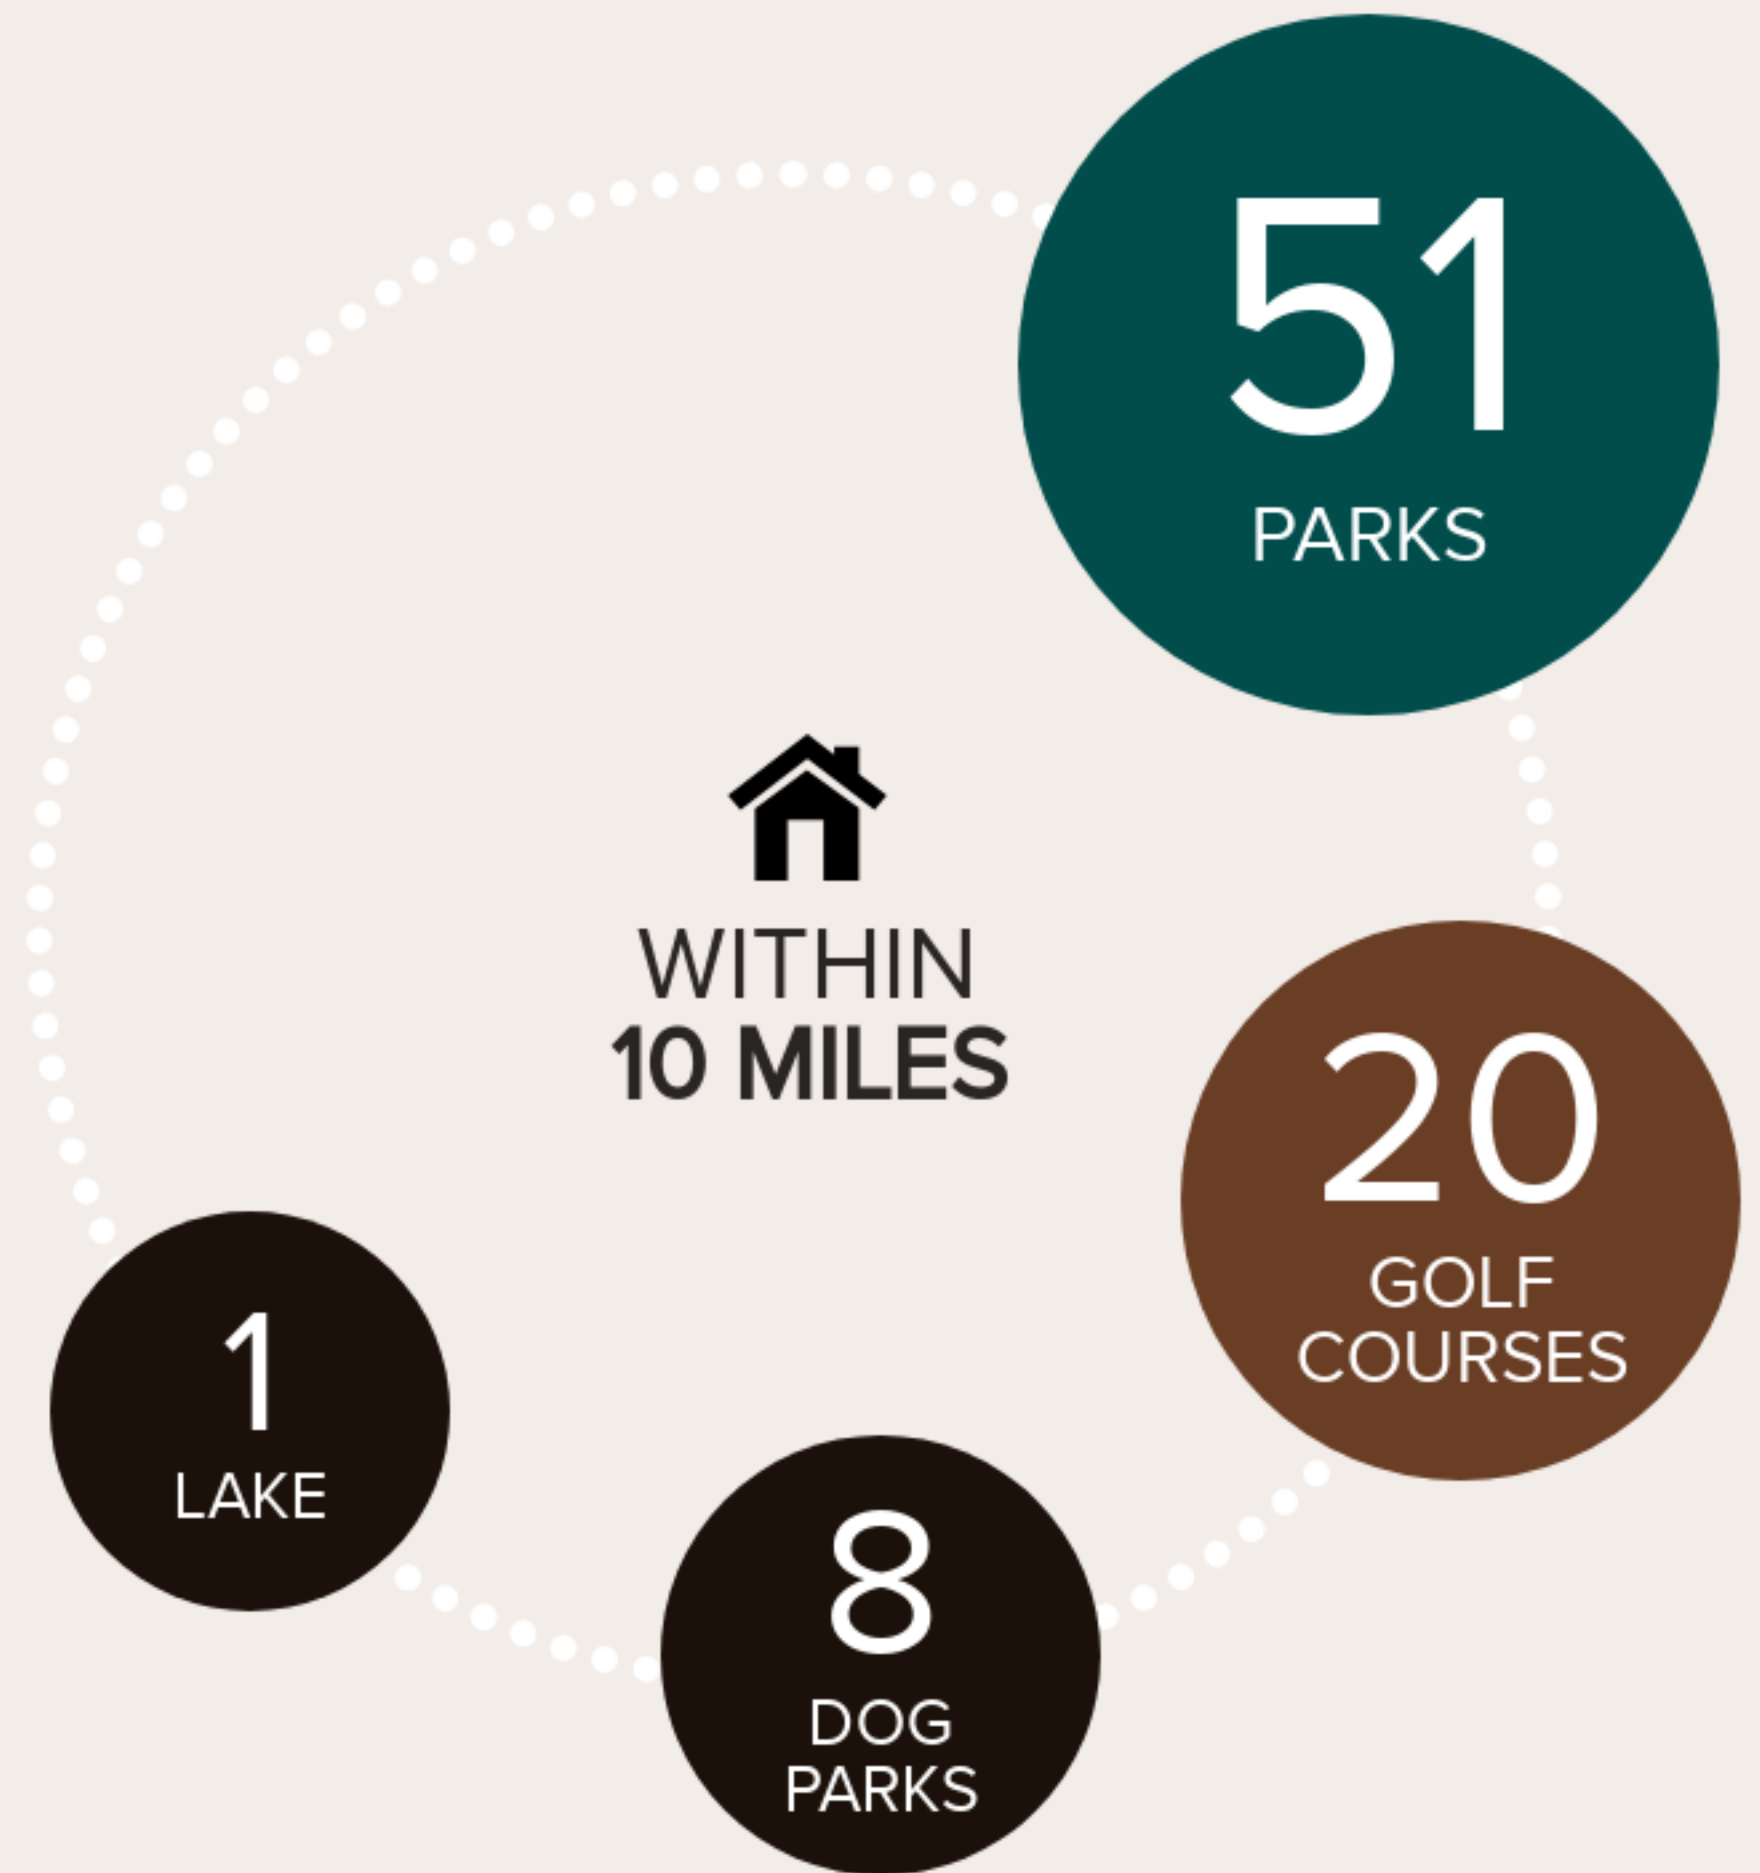

K-5

CHAPMAN SCHOOL
NEARBY

PK-8

WOODLAWN SCHOOL
ASSIGNED

9-12

JEFFERSON HIGH SCHOOL
ASSIGNED

63 NORTHEAST BALDWIN STREET, PORTLAND, OR 97211

OUTDOOR REPORT

THE GREAT OUTDOORS

This home is located near a variety of outdoor activities.

POPULAR

	GOLF COURSE PORTLAND MEADOWS GOLF COURSE	0.8 MILES
	DOG PARK EAST DELTA DOG PARK	1.5 MILES
	PARK EAST DELTA PARK	1.6 MILES
	LAKE SMITH & BYBEE LAKES	3.9 MILES

\$

125

\$\$

118

\$\$\$

30

\$\$\$\$

7

GOOD EATS BY CATEGORY

AMERICAN	86
BARS	26
FAST FOOD	26
CAFES	
COFFEE AND TEA HOUSES	21
INTERNATIONAL	16
SEAFOOD	13
SPORTS BARS	11
VEGAN AND VEGETARIAN	9
BARBECUE	8
OTHER	17